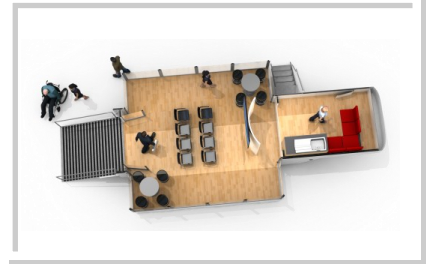

The 10.5m Outreach display vehicle is one of the most welcoming vehicles available. The grand canopy entrance instils visitors with a feeling of importance and the two glazed gullwings allow fantastic panoramic views. Outreach provides any user with great versatility due to its good internal space, quick set-up times and minimal site restrictions. With its unique custom design, the vehicle is not only striking, but also very modern and inviting.

## Vehicle Features

- 2 Hydraulically operated glazed gullwings
- 5.5 KVA super silent portable generator
- Hydraulically opening rear entrance
- Full disabled access
- Built-in air-conditioning / heating unit with climate control
- Seating capacity for up to 15 people
- Private hospitality area with integral kitchen
- Base vehicle build time of 2 hours with 1 Unit Manager
- Built-in storage areas
- 8 Mains power points
- Flag poles
- 32 amp mains connection

## Sizes and specification

<b>Maximum usable internal area</b>	23.3m <sup>2</sup>
<b>Internal Height (at lowest point)</b>	2.37m
<b>External Height (at highest point)</b>	2.48m
<b>External Height</b>	3.34m
<b>Minimum size required</b>	5m x 13m