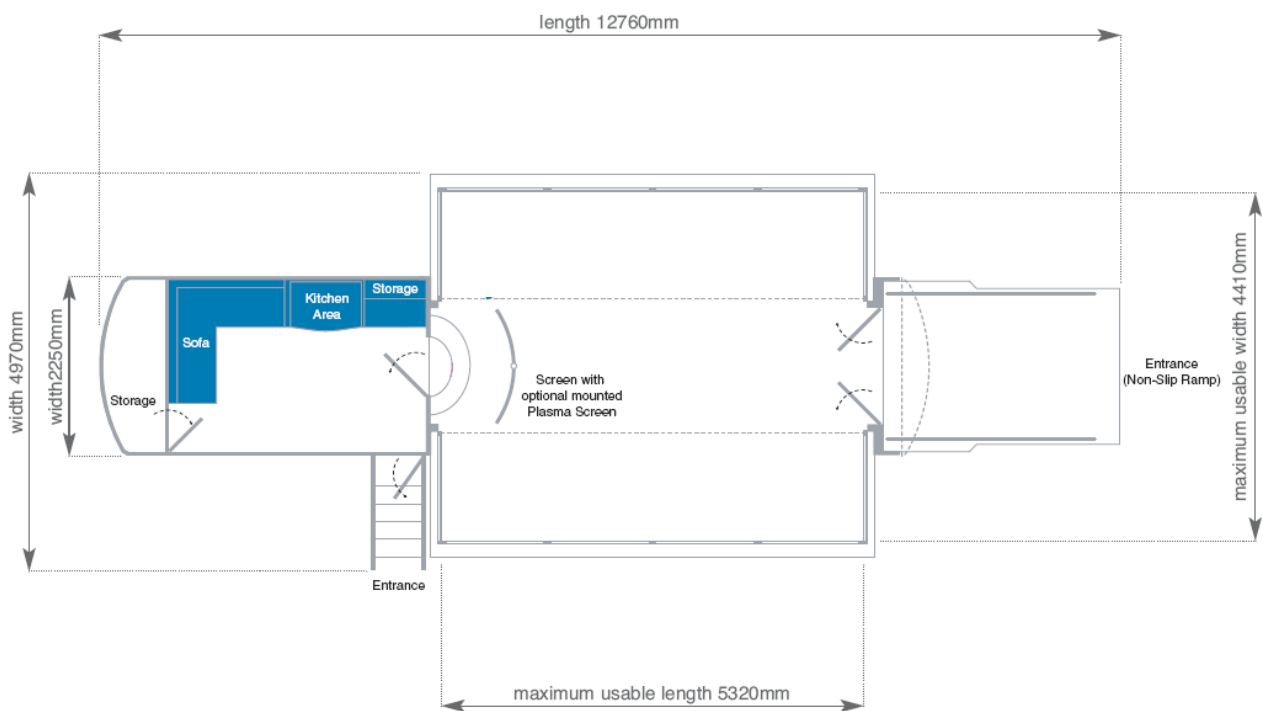

The 10.5m Outreach display vehicle is one of the most welcoming vehicles available. The grand canopy entrance instils visitors with a feeling of importance and the two glazed gullwings allow fantastic panoramic views. Outreach provides any user with great versatility due to its good internal space, quick set-up times and minimal site restrictions. With its unique custom design, the vehicle is not only striking, but also very modern and inviting.

## Vehicle Features

- 2 Hydraulically operated glazed gullwings
- 5.5 KVA super silent portable generator
- Hydraulically opening rear entrance
- Full disabled access
- Built-in air-conditioning / heating unit with climate control
- Seating capacity for up to 15 people
- Private hospitality area with integral kitchen
- Base vehicle build time of 2 hours with 1 Unit Manager
- Built-in storage areas
- 8 Mains power points
- Flag poles
- 32 amp mains connection

## Sizes and specification

<b>Maximum usable internal area</b>	23.3m <sup>2</sup>
<b>Internal Height (at lowest point)</b>	2.37m
<b>External Height (at highest point)</b>	2.48m
<b>External Height</b>	3.34m
<b>Minimum size required</b>	5m x 13m