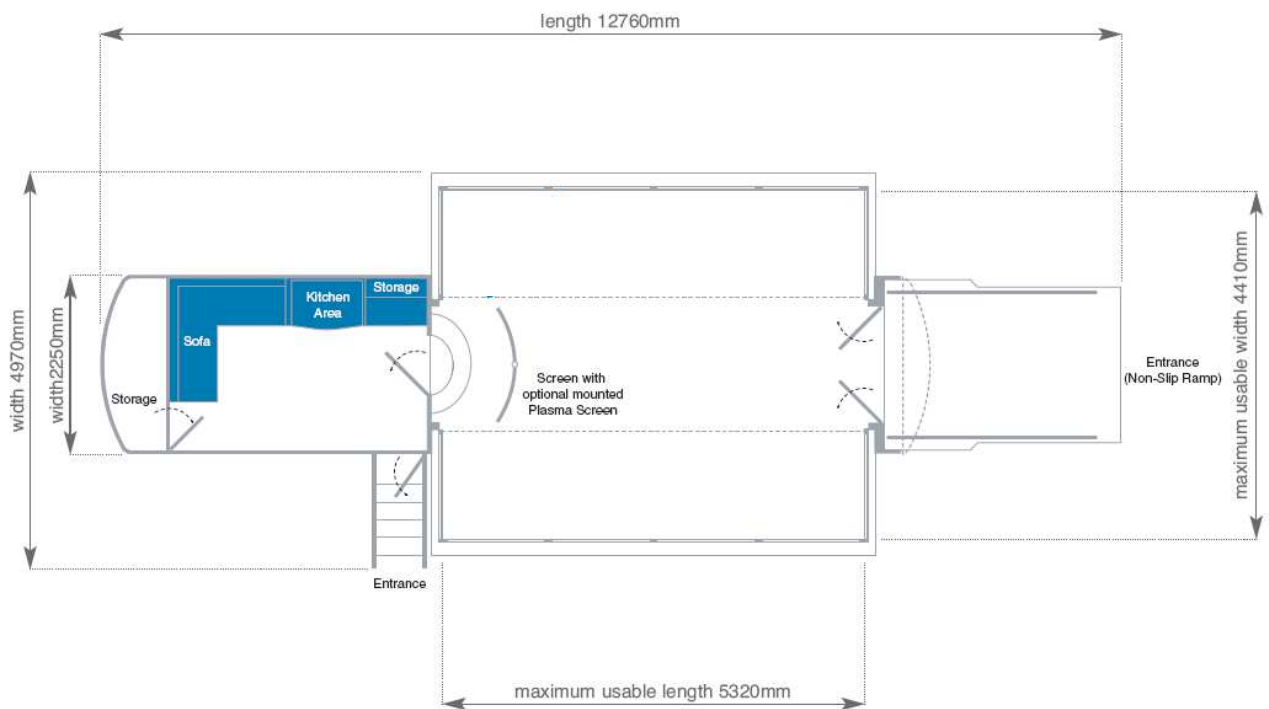

The 10.5m Outreach display vehicle is one of the most welcoming vehicles available. The grand canopy entrance instils visitors with a feeling of importance and the two glazed gullwings allow fantastic panoramic views.

Display Vehicle Features

- 2 Hydraulically operated glazed gullwings
- 5.5 KVA super silent portable generator
- Hydraulically opening rear entrance
- Full disabled access
- Built-in air-conditioning / heating unit with climate control
- Seating capacity for up to 15 people
- Private hospitality area with integral kitchen
- Base vehicle build time of 2 hours with 1 Unit Manager
- Built-in storage areas
- 8 Mains power points
- Flag poles
- 32 amp mains connection
- Green carpet

Sizes

Maximum usable internal area - 23.3m²
Internal height at lowest point - 2.37m
External height at highest point - 2.48m
External height - 3.34m
Minimum size required - 5m x 13m

Decoration

Internal wall colour - White
External colour - White
Skirts - White