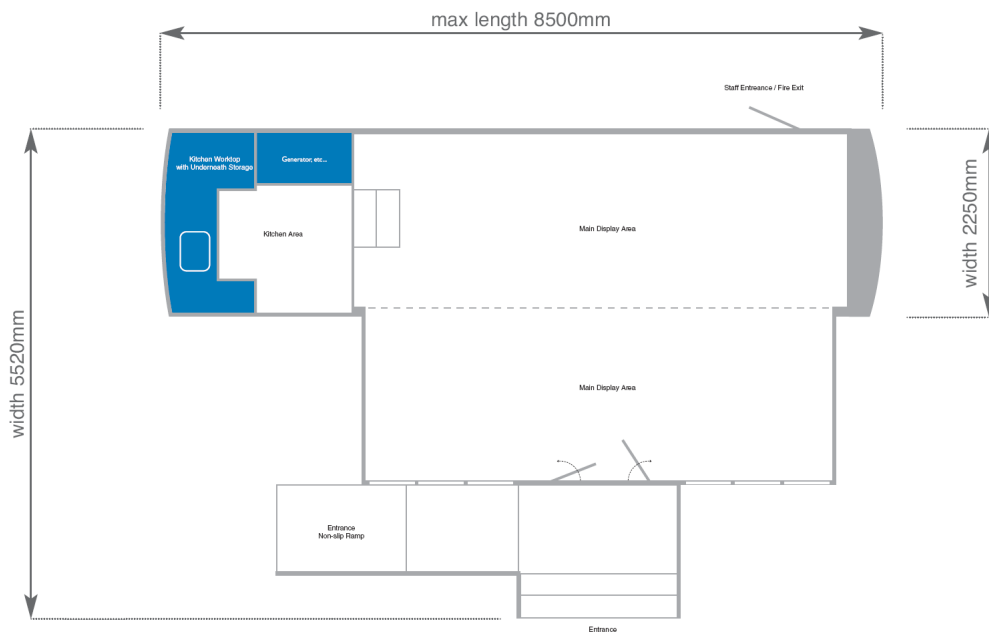

The 8.5m Endeavour mobile display vehicle is a spacious and lightweight articulated unit. The open, glass-panelled gullwing presents visitors with a warm and inviting welcome. Significant amounts of graphic space on the unit provide large branding opportunities to ensure your key messages are delivered.

Display Vehicle Features

- 1 Hydraulically operated glazed gullwing
- 5.5 KVA super silent portable generator
- Full disabled access
- Built-in air-conditioning / heating unit with climate control
- Seating capacity for up to 15 people
- Private staff / kitchen area
- Consultation room / office
- Base vehicle build time of 2 hours with 1 Unit Manager
- Built-in storage areas
- Mains power points
- 32 amp mains connection
- Green carpet

Exhibition Format

Possible Format

Sizes

Maximum usable internal area - 20.67m²
 Internal height at lowest point - 2.12m
 External height at highest point - 2.39m
 External height - 3.35m
 Minimum size required - 8.5m x 6m