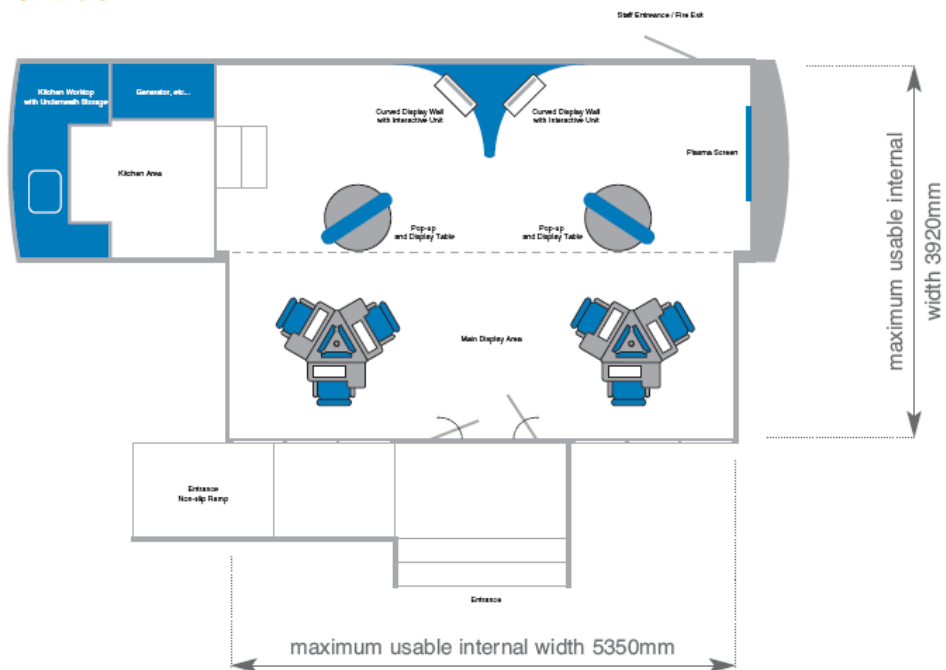

The 8.5m Endeavour mobile display vehicle is a spacious and lightweight articulated unit. The open, glass-panelled gullwing presents visitors with a warm and inviting welcome. Significant amounts of graphic space on the unit provide large branding opportunities to ensure your key messages are delivered.

Display Vehicle Features

- 1 Hydraulically operated glazed gullwing
- 5.5 KVA super silent portable generator
- Full disabled access
- Built-in air-conditioning / heating unit with climate control
- Seating capacity for up to 15 people
- Private staff / kitchen area
- Consultation room / office
- Base vehicle build time of 2 hours with 1 Unit Manager
- Built-in storage areas
- Mains power points
- 32 amp mains connection
- Green carpet

Exhibition Format

Possible Format

Sizes

Maximum usable internal area - 20.67m²
 Internal height at lowest point - 2.12m
 External height at highest point - 2.39m
 External height - 3.35m
 Minimum size required - 8.5m x 6m