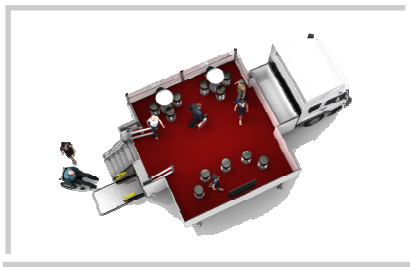

The Pathfinder is a 'quick-response', flexible vehicle. Equipped with full air conditioning, Pathfinder provides a comfortable and spacious working environment for guests, staff and delegates. The vehicle's versatility makes it ideal for gaining access to smaller and more restrictive site locations. Pathfinder boasts large areas for internal and external graphics, making sure that your brand and key message really make an impact with your target audience. The Pathfinder vehicle has been designed to simulate an office environment, and with a seating capacity for up to 15 people, it is an ideal and functional showcase for mobile training classes, presentations and meetings.

Vehicle Features

- Hydraulically operated pod, gullwing and stage area
- Full disabled access
- Air-conditioning
- Seating capacity for up to 15 people
- Vehicle build time of 1 hour with 1 Unit Manager
- Storage cupboard
- Vehicle weight - 10 tonnes
- Available payload - 2000kg
- Built in generator
- CAT 5 Cabling
- 16 amp mains connection
- 7 available on the fleet

Sizes and specification

Internal Floor Space	22.5m ²	Flooring Type / Colour	Carpet / Grey
Internal Height (pod/stage area)	2060mm / 2055mm	Skirt Colour	Silver
Internal Height (main body area)	2200mm	Internal Walls Colour	White
External Height (floor to roof)	3.4m	External Body Colour	Silver
Vehicle Footprint	11.4m x 5.2m		