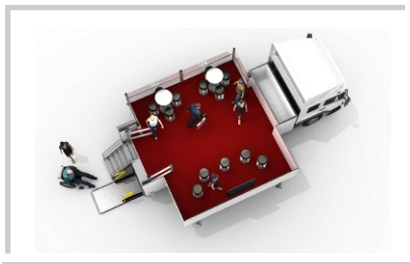

The Pathfinder is a 'quick-response', flexible vehicle. Equipped with full air conditioning, Pathfinder provides a comfortable and spacious working environment for guests, staff and delegates. The vehicle's versatility makes it ideal for gaining access to smaller and more restrictive site locations. Pathfinder boasts large areas for internal and external graphics, making sure that your brand and key message really make an impact with your target audience. The Pathfinder vehicle has been designed to simulate an office environment, and with a seating capacity for up to 15 people, it is an ideal and functional showcase for mobile training classes, presentations and meetings.

Vehicle Features

- Hydraulically operated pod, gullwing and stage area
- Full disabled access
- Air-conditioning
- Seating capacity for up to 15 people
- Vehicle build time of 1 hour with 1 Unit Manager
- Storage cupboard
- Vehicle weight - 10 tonnes
- Available payload - 2000kg
- Built in generator
- CAT 5 Cabling
- 16 amp mains connection
- 7 available on the fleet

Sizes and specification

Internal Floor Space	22.5m ²	Flooring Type / Colour	Carpet / Grey
Internal Height (pod/stage area)	2060mm / 2055mm	Skirt Colour	Silver
Internal Height (main body area)	2200mm	Internal Walls Colour	White
External Height (floor to roof)	3.4m	External Body Colour	Silver
Vehicle Footprint	11.4m x 5.2m		